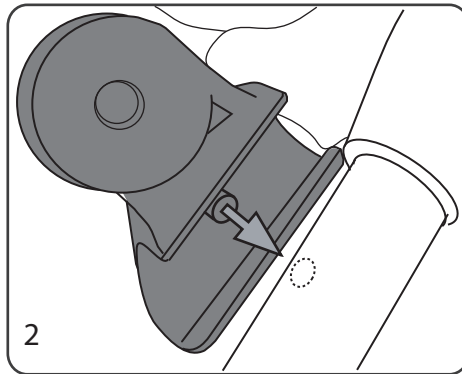

Sufflett Hood

Art No. Large 60101161
Art No. Small 60101160

Monteringsanvisning Assembly instruction

Eurovema AB
Baldersvägen 38
SE-332 35 Gislaved
Sweden
www.eurovema.se
Phone: +46 (0)371 39 01 00