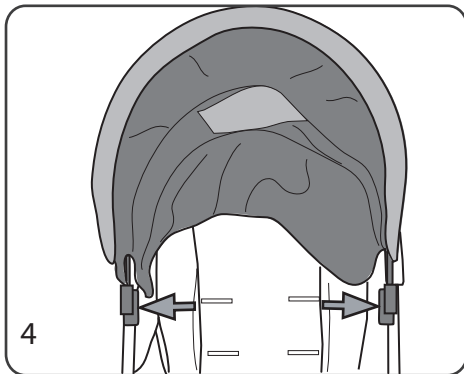

Sufflett Hood

Art No. Large 60101161
Art No. Small 60101160

Monteringsanvisning Assembly instruction

Eurovema AB
Baldersvägen 38
SE-332 35 Gislaved
Sweden
www.eurovema.se
Phone: +46 (0)371 39 01 00