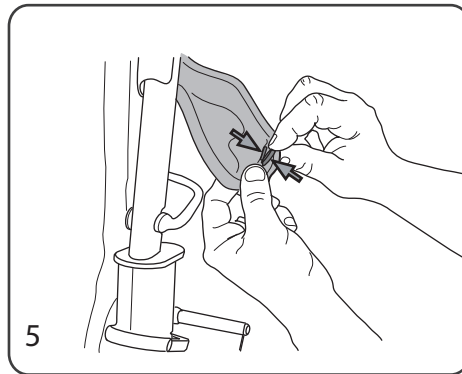

Sufflett Hood

Art No. Large 60101161
Art No. Small 60101160

Monteringsanvisning Assembly instruction

Eurovema AB
Baldersvägen 38
SE-332 35 Gislaved
Sweden
www.eurovema.se
Phone: +46 (0)371 39 01 00