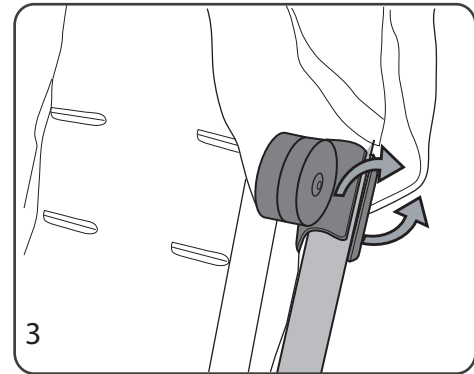

Sufflett Hood

Art No. Large 60101161
Art No. Small 60101160

Monteringsanvisning Assembly instruction

Eurovema AB
Baldersvägen 38
SE-332 35 Gislaved
Sweden
www.eurovema.se
Phone: +46 (0)371 39 01 00