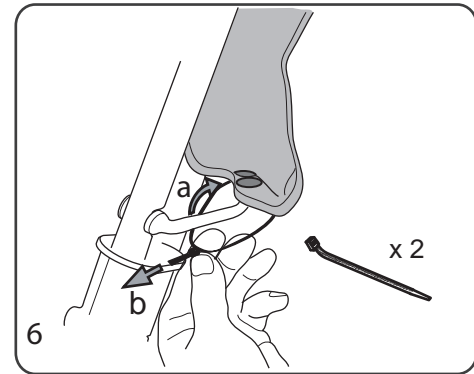

Sufflett Hood

Art No. Large 60101161
Art No. Small 60101160

Monteringsanvisning Assembly instruction

Eurovema AB
Baldersvägen 38
SE-332 35 Gislaved
Sweden
www.eurovema.se
Phone: +46 (0)371 39 01 00