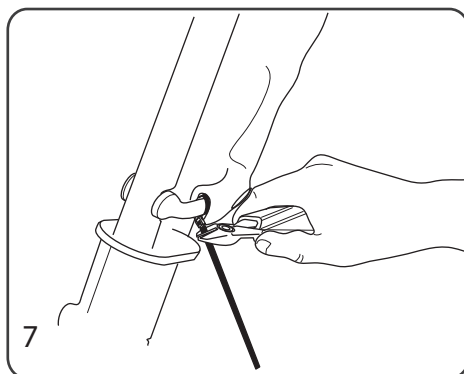

Sufflett Hood

Art No. Large 60101161
Art No. Small 60101160

Monteringsanvisning Assembly instruction

Eurovema AB
Baldersvägen 38
SE-332 35 Gislaved
Sweden
www.eurovema.se
Phone: +46 (0)371 39 01 00