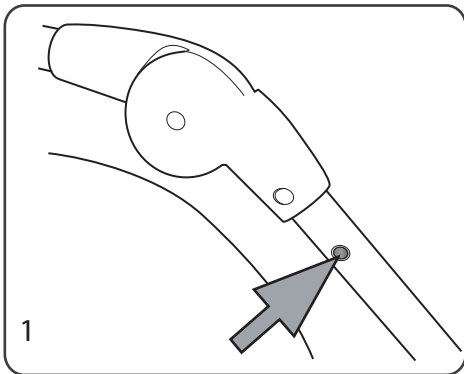

Sufflett Hood

Art No. Large 60101161
Art No. Small 60101160

Monteringsanvisning Assembly instruction

Eurovema AB
Baldersvägen 38
SE-332 35 Gislaved
Sweden
www.eurovema.se
Phone: +46 (0)371 39 01 00